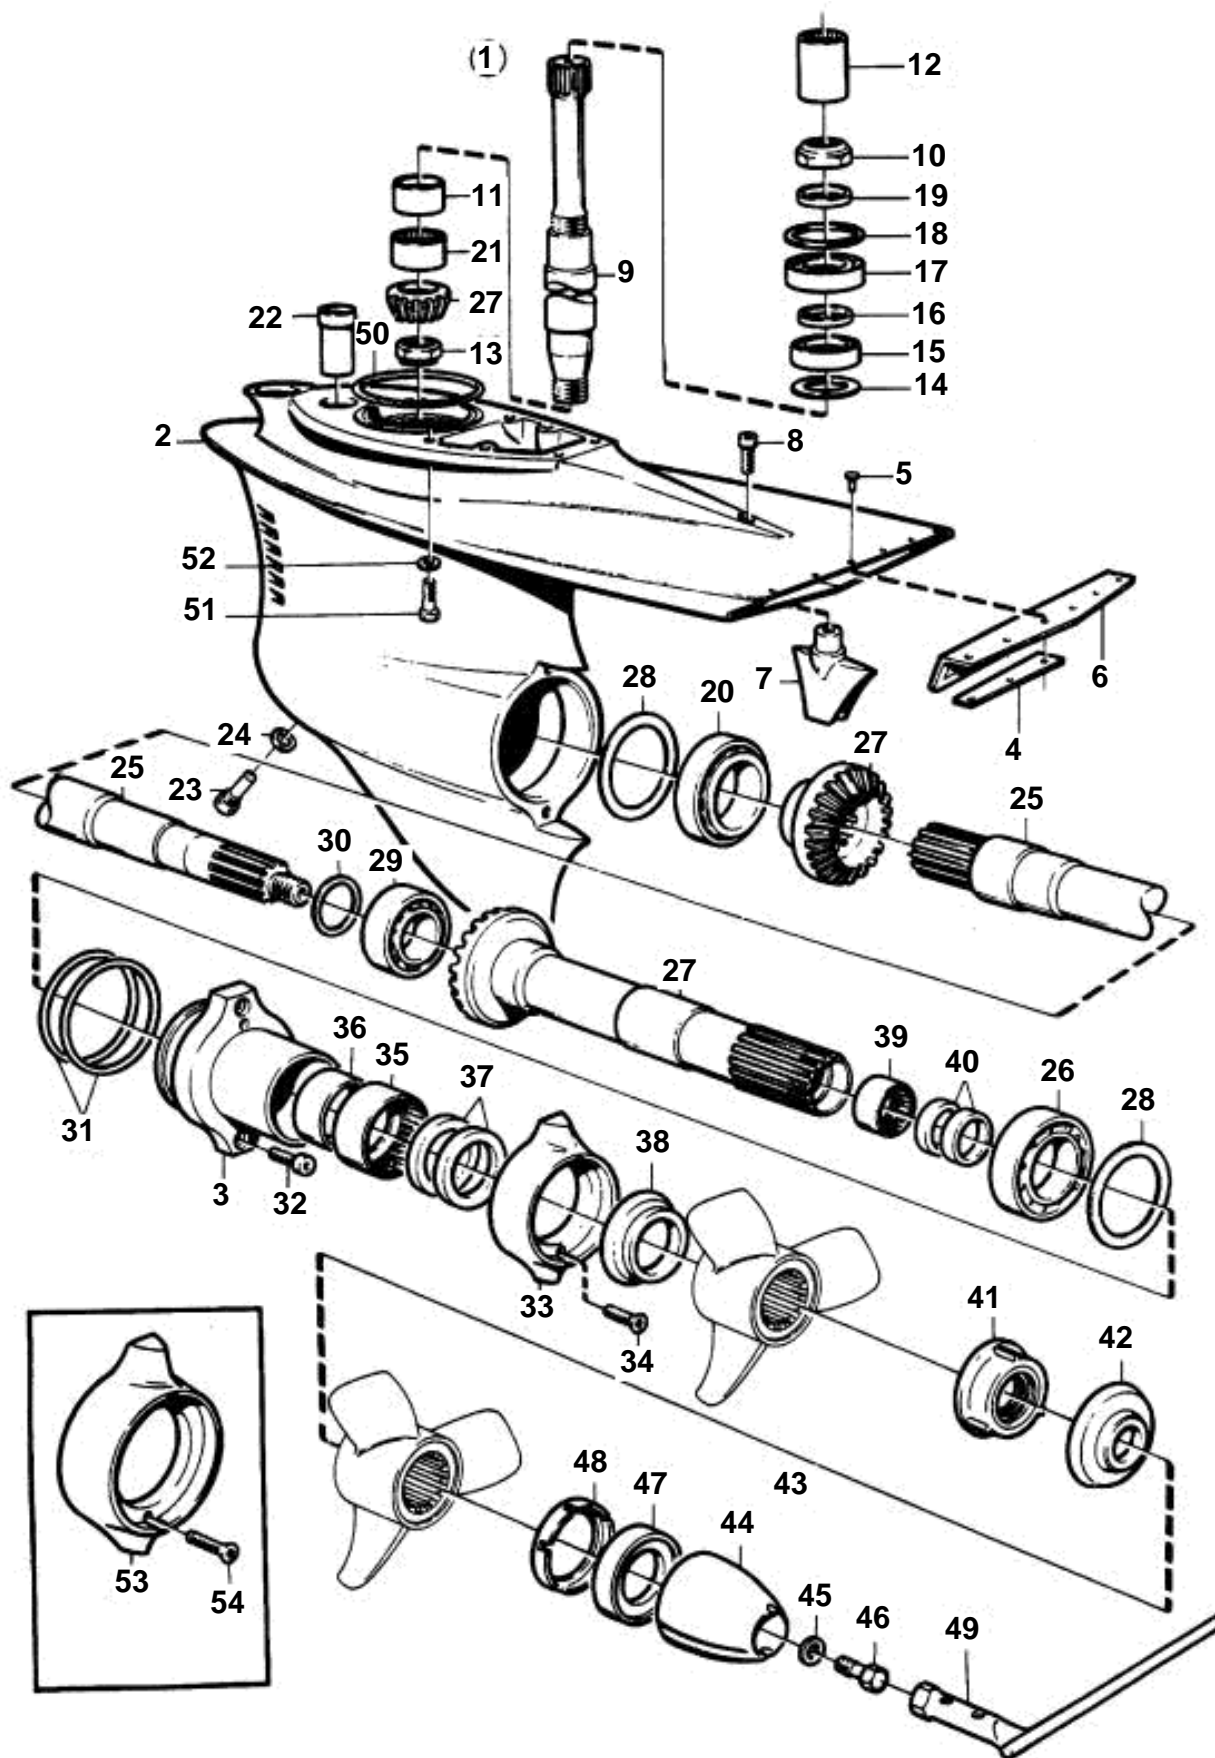

DP-C1 -LOWER GEAR UNIT (RATIO 1.95:1)

DP-C1 -LOWER GEAR UNIT (RATIO 1.95:1)

REF	PART NO.	QTY	DESCRIPTION	SEE SEC.	NOTES
1	872766	1	Gear under		Also available as an exchange part.
	3803185	1	Gear under, exchange		Exchange unit
2	854051	1	· Housing		
3	854053	1	· · Bearing housing		
4	852643	2	· · Attaching plate		
5	948338	6	· · Pop rivet		
6	852644	1	· · Check valve		
7	854054	1	· Steering fin		
8	941817	1	· Screw		
9	854611	1	· Intermedi.shaft kit		
10	969071	1	· · Round nut		
11	184682	1	· · Cone		
12	854553	1	· · Splined sleeve		
			· · Bulletin P-44-1-6	P-44-1-6-EN	Lower Gear Unit
13	852212	1	· Nut		
14	941832	X	· Adjusting washer		
	941833	X	· Adjusting washer		
15	183374	1	· Ball bearing		
16	944970	X	· Adjusting washer		
17	11072	1	· Roller bearing		
18	944522	X	· Shim, (0.05 mm)		
	42981	X	· Shim		
	968057	X	· Shim		
	42980	X	· Shim		
19	897387	1	· Spacer ring		
20	11044	1	· Bearing		
21	184654	1	· Needle bearing		
22	814482	1	· Oil pump screen		
23	852904	1	· Magnetic plug		
24	955974	1	· O-ring		
25	872533	1	· Driveshaft		
26	184765	1	· Roller bearing		
27	852174	1	· Gear set		
28	967352	X	· Adjusting washer		
	941823	X	· Adjusting washer		
	967351	X	· Adjusting washer		
	941824	X	· Adjusting washer		
	941825	X	· Adjusting washer		
29	184691	1	· Bearing		
30	191834	X	· Shim		
	191835	X	· Shim		
	191837	X	· Shim		
31	925258	2	· O-ring		
32	941812	2	· · Screw		
33	875821	1	· Zinc ring kit		
34	966808	2	· · Screw		
35	183859	1	· Needle bearing		
36	184683	1	· Cone		
37	851407	2	· Sealing ring		
38	872871	1	· Line cutter		
39	183272	1	· Needle bearing		
40	853871	1	· Sealing ring kit		
41	873049	1	· Propeller nut		
42	872872	1	· Line cutter		
43	872549	1	· Propeller cone kit		
		1	· · PROPELLER CONE		
45	943194	1	· · Washer		
46	872546	1	· · Lock screw		
47	853676	1	· · Spacer ring		
48	854294	1	· · Plastic washer		
49	873058	1	· Tool kit		
50	925256	1	O-ring		
51	941810	4	Screw		
52	853095	4	Washer		Included in complete duoprop drive unit.